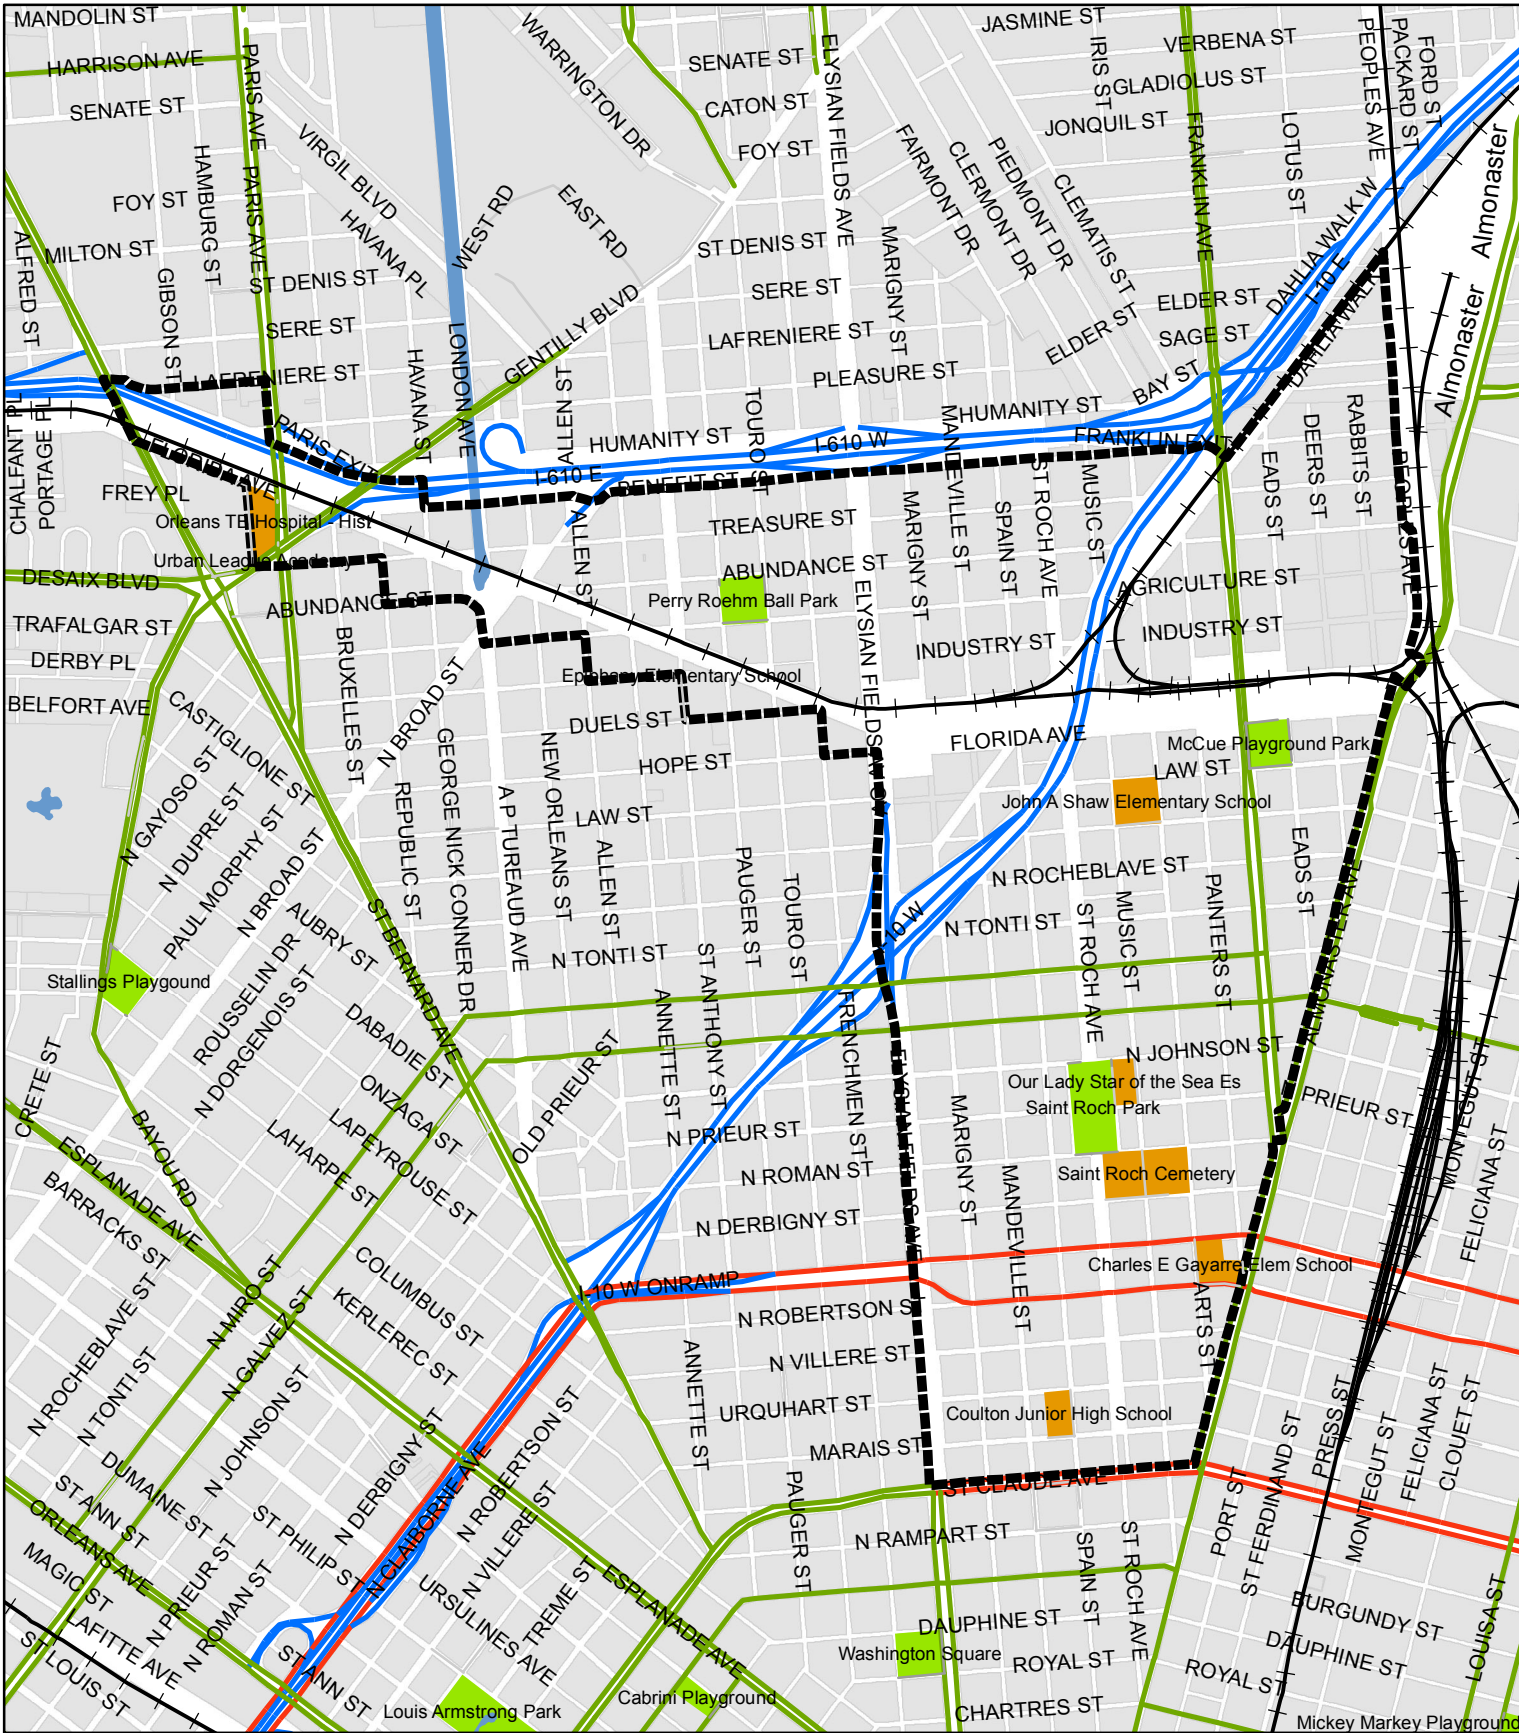

ST. ROCH

Legend

- Local FHWA
- State FHWA
- Landmark
- Neighborhood
- Interstate
- Railroad
- Park

NEW ORLEANS GRANTS MANAGEMENT GROUP

A JACOBS / CSRS CONSORTIUM