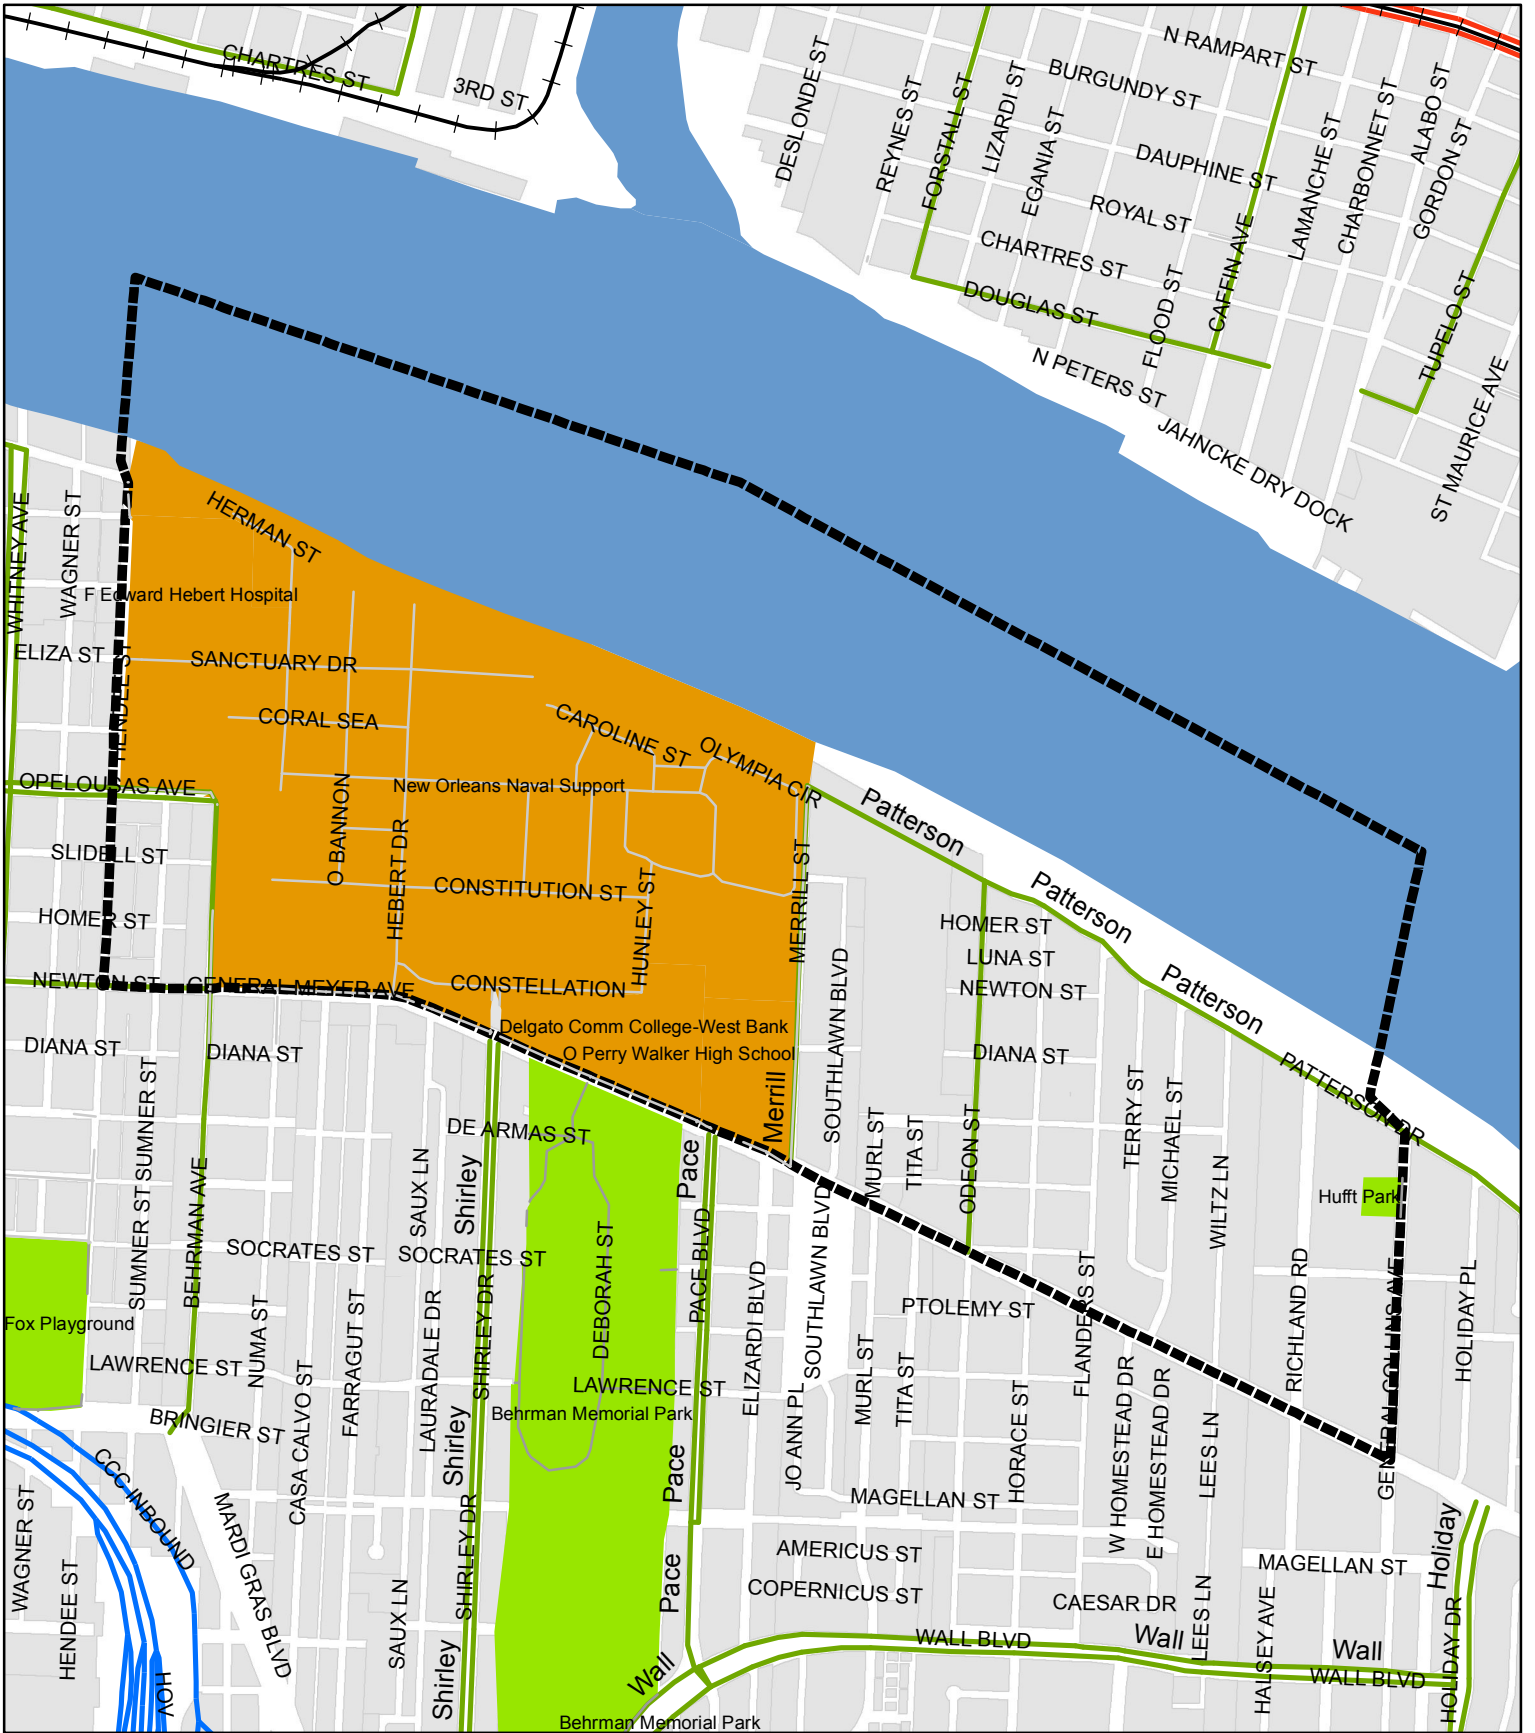

U.S. NAVAL BASE

Legend

- Local FHWA
- State FHWA
- Landmark
- Neighborhood
- Interstate
- Railroad
- Park

NEW ORLEANS GRANTS MANAGEMENT GROUP

A JACOBS / CSRS CONSORTIUM